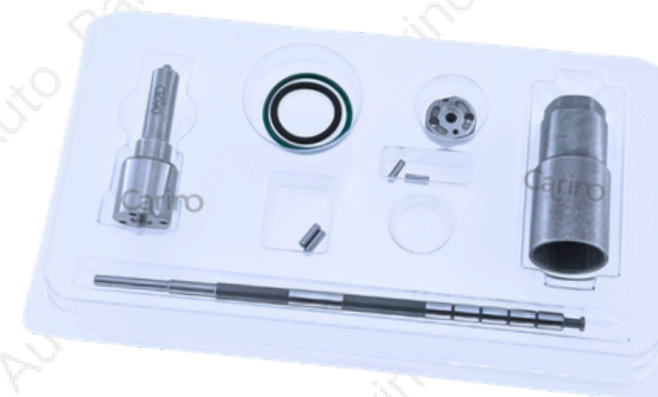

Diameter: 13.02mm

Weight: 0.02 kg

Part No.: 295040-9417

OE No.:

G4-17#/295040-9417(G17)

For Injector:

295700-1110/295700-1140

Quality: China-Made New

Thickness: 4.02mm

Diameter: 13.06mm

Weight: 0.02 kg

INJECTOR REPAIR KIT

Part No.:23670-0E010

OE No.:

For Injector:

23670-09420/295700-0550

Quality: China-Made New

Size: 12*8*2 cm

Weight:0.1 kg

Part No.:23670-0L050

OE No.:

For Injector:

095000-829#

Quality: China-Made New

Size: 15*10*2 cm

Weight:0.1 kg

Part No.:295050-1520

OE No.:

For Injector:

295050-1520/295050-1290

Quality: China-Made New

Size: 15*10*2 cm