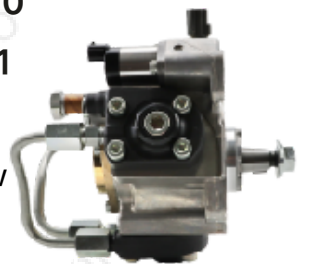

Part No.: 294050-0280
OE No.: 22100-51041
Engine: 1VD-FTV 4.5L
Quality: China-Made New
Warranty: 3 Months